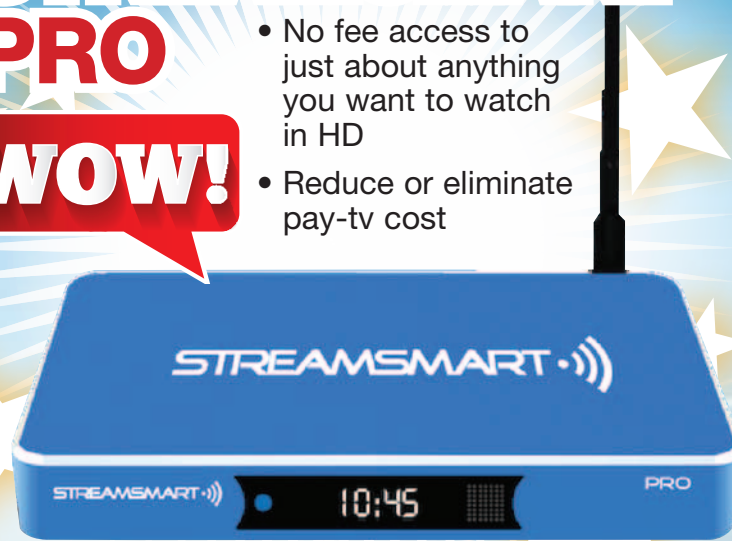

- AMD A4 1.5 GHz
- 4 GB DDR3L SDRAM
- 500 GB 5400 rpm Hard Drive
- 15.6-Inch Screen
- AMD Radeon HD 8330

Also Available

10% DISCOUNT on all cash and carry purchases

STREAMSMART PRO

WOW!

- No fee access to just about anything you want to watch in HD
- Reduce or eliminate pay-tv cost